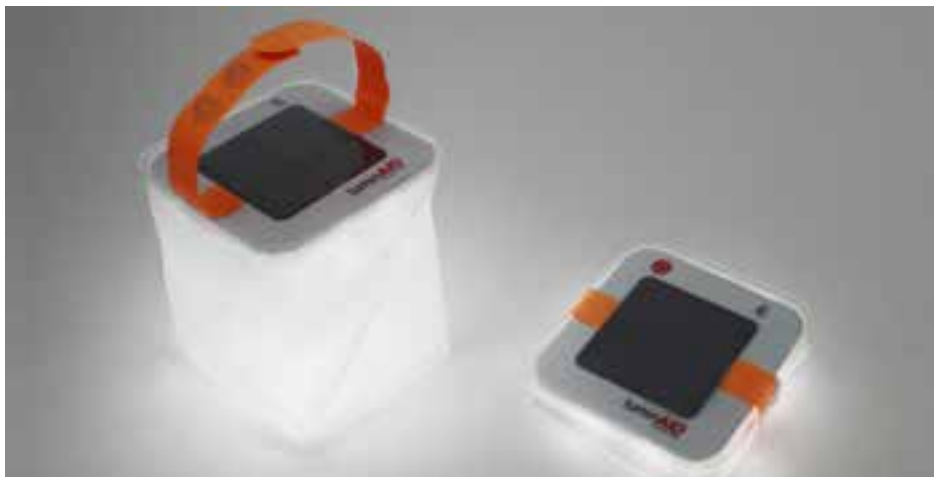

LuminAID Packlite 16

Highest performing of the Pack Line. Compact size makes it great for emergency kits for on-the-go charging.

Features

- Extra Bright: 45 Lumens 6 hours
- High: 35 Lumens 10 hours
- Low: 20 Lumens 16 hours
- Flashing: 20 Lumens 32 hours

LuminAID Packlite Halo

Features

- Weight: 3.5oz (100g) / Size: 4.25 in² (10.8 cm²)
- High efficiency solar panel charges in overcast weather
- Waterproof (IP67 rating) & can float
- Charge Time: 10 hours / Run Time: up to 12 hours
- Settings: Turbo, High, Medium, Low, & Emergency Flashing
- Red LED charging indicator
- Adjustable handle to attach it inside a tent or strap to a pack
- LuminAID products are 100% PVC free and made out of environmentally friendly and weather-resistant TPU

LuminAID Packlite Nova

Features

- Weight: 4.0 oz (113 g) / Size: 4.6 in² (11.8 cm²)
- High efficiency solar panel charges in overcast weather
- Waterproof (IP67 rated) & can float
- Charge Time: 10 hours / Run Time: up to 24 hours
- Settings: Turbo, High, Medium, Low, & Emergency Flashing
- 4-LED Battery Level Indicator & Red LED charging indicator
- Adjustable handle to attach it inside a tent or strap to a pack
- LuminAID products are 100% PVC free and made out of environmentally friendly and weather-resistant material

LuminAID Packlite Spectra

Features

- Weight: 4.0oz (113 g) / Size: 4.6 in² (11.8 cm²)
- High efficiency solar panel charges in overcast weather
- Waterproof (IP67 rated) & can float
- Charge Time: 10 hours / Run Time: up to 12 hours
- Settings: 9 colour modes, including white LED & multi-color fade
- 4-LED Battery Level Indicator & Red LED charging indicator
- Adjustable handle to attach it inside a tent or strap to a pack
- LuminAID products are 100% PVC free and made out of environmentally friendly and weather-resistant material